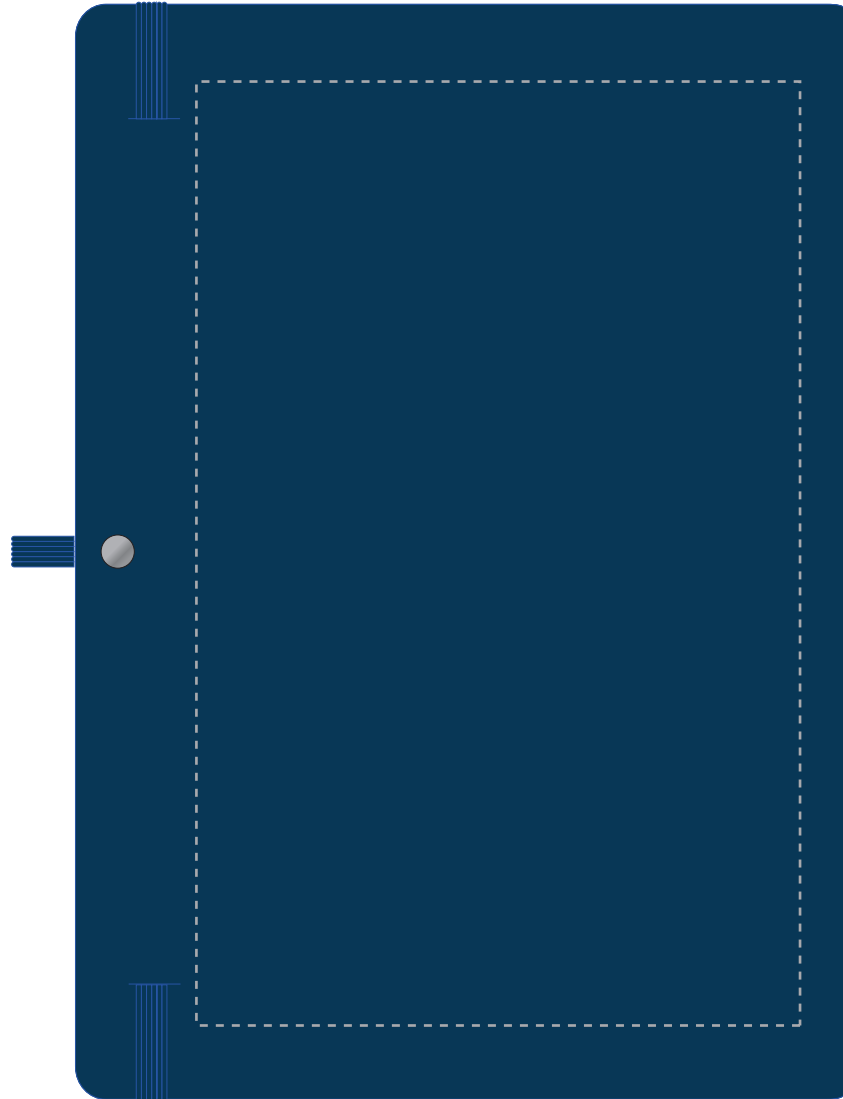

Due to the nature of the product the print position may vary by 2 - 3 mm

ARTWORK SCALE 50%  
FrontProduct Image for visualisation  
- colours may vary

- CENTRED TO PRINT AREA
- CENTRED TO NOTEBOOK

The dashed line is to demonstrate print area and will not appear on your printed item

**PANTONE REFERENCE(S)**

- Colour 1
- Colour 2
- Colour 3
- Colour 4

Due to the nature of the product the print position may vary by 2 - 3 mm

ARTWORK SCALE 50%  
Back

Product Image for visualisation  
- colours may vary

- CENTRED TO PRINT AREA
- CENTRED TO NOTEBOOK

The dashed line is to demonstrate print area and will not appear on your printed item

**PLEASE NOTE:**

- All colours including print and product are for visual purposes only and should not be regarded as the actual colour of the product and print.
- Some products may vary from batch to batch and may differ from previous orders.
- The colour and texture of a product can also have an effect on the final print colour.
- By approving this order we accept that you understand these terms.